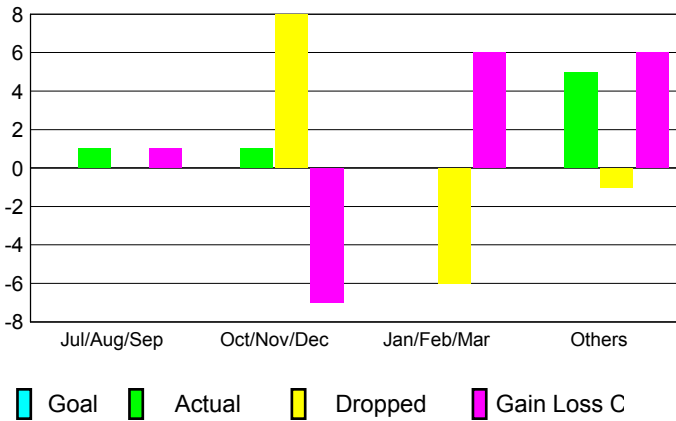

GMT: **M NAGARAJAN**

Location: **INDIA**

GMT CA: **6**

CLUBS

Month	New Club Goal	Actual New Clubs	Actual Dropped Clubs	Gain/Loss of Clubs
2012-2013				
Jul/Aug/Sep		1	0	1
Oct/Nov/Dec		1	8	-7
Jan/Feb/Mar		0	-6	6
Apr/May/Jun		5	-1	6
Totals		7	1	6

MEMBERSHIP

Month	Net Memb Goal	Actual New Memb	Actual Dropped Memb	Gain/Loss of Memb
2012-2013				
Jul/Aug/Sep		84	56	28
Oct/Nov/Dec		94	231	-137
Jan/Feb/Mar		140	102	38
Apr/May/Jun		270	206	64
Totals		588	595	-7

Club Results 2012-2013

Goal, New, Dropped, Gain/Loss