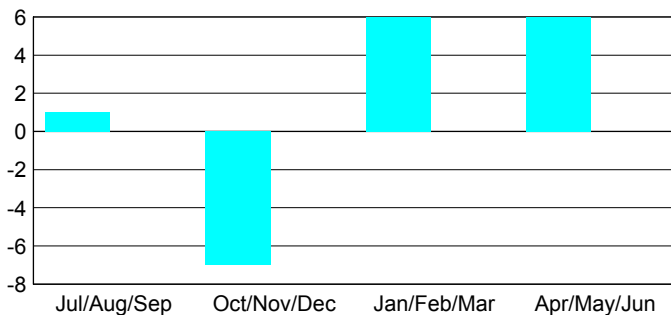

**MEMBERSHIP**

Month	Net Memb Goal	Actual New Memb	Actual Dropped Memb	Gain/Loss of Memb
<b>2012-2013</b>				
Jul/Aug/Sep		84	56	28
Oct/Nov/Dec		94	231	-137
Jan/Feb/Mar		140	102	38
Apr/May/Jun		270	206	64
<b>Totals</b>		<b>588</b>	<b>595</b>	<b>-7</b>

**Club Results 2012-2013**

Goal, New, Dropped, Gain/Loss

**Membership Results 2012-2013**

Goal, New, Dropped, Gain/Loss

**YTD Status Quo Clubs 2012-2013**

Status Quo Clubs Compared to Status Quo Members

**Gender Comparison 2012-2013**

**Club Gain/Loss 2012-2013**

**Membership Gain/Loss 2012-2013**