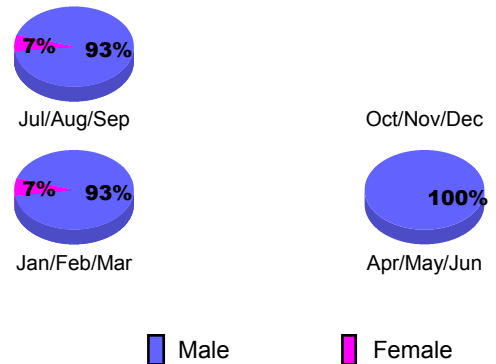

**MEMBERSHIP**

Month	Net Memb Goal	Actual New Memb	Actual Dropped Memb	Gain/Loss of Memb
<b>2012-2013</b>				
Jul/Aug/Sep		84	56	28
Oct/Nov/Dec		94	231	-137
Jan/Feb/Mar		140	102	38
Apr/May/Jun		270	206	64
<b>Totals</b>		<b>588</b>	<b>595</b>	<b>-7</b>

**Club Results 2012-2013**

Goal, New, Dropped, Gain/Loss

**Membership Results 2012-2013**

Goal, New, Dropped, Gain/Loss

**YTD Status Quo Clubs 2012-2013**

Status Quo Clubs Compared to Status Quo Members

**Gender Comparison 2012-2013**

**Club Gain/Loss 2012-2013**

**Membership Gain/Loss 2012-2013**