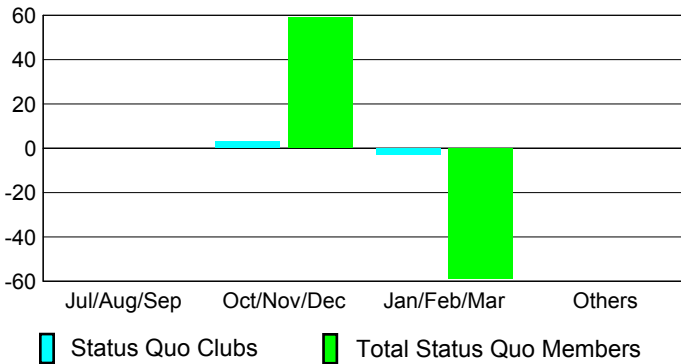

**MEMBERSHIP**

Month	Net Memb Goal	Actual New Memb	Actual Dropped Memb	Gain/Loss of Memb
<b>2012-2013</b>				
Jul/Aug/Sep		84	56	28
Oct/Nov/Dec		94	231	-137
Jan/Feb/Mar		140	102	38
Apr/May/Jun		270	206	64
<b>Totals</b>		<b>588</b>	<b>595</b>	<b>-7</b>

**Club Results 2012-2013**

Goal, New, Dropped, Gain/Loss

**Membership Results 2012-2013**

Goal, New, Dropped, Gain/Loss

**YTD Status Quo Clubs 2012-2013**

Status Quo Clubs Compared to Status Quo Members

**Gender Comparison 2012-2013**

**Club Gain/Loss 2012-2013**

**Membership Gain/Loss 2012-2013**