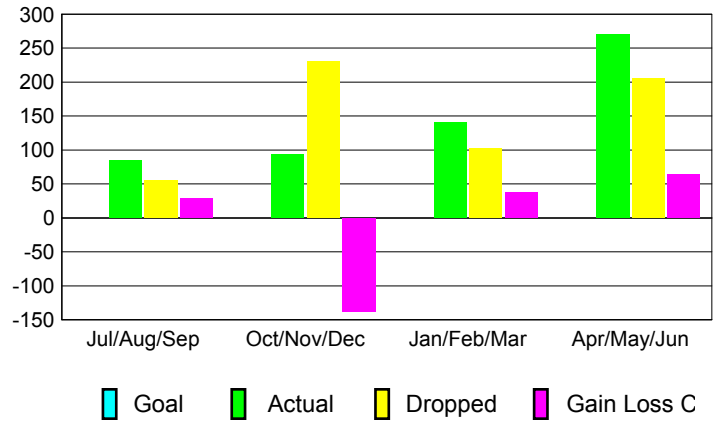

GMT: **M NAGARAJAN**

Location: **INDIA**

GMT CA: **6**

**CLUBS**

Month	New Club Goal	Actual New Clubs	Actual Dropped Clubs	Gain/Loss of Clubs
<b>2012-2013</b>				
Jul/Aug/Sep		1	0	1
Oct/Nov/Dec		1	8	-7
Jan/Feb/Mar		0	-6	6
Apr/May/Jun		5	-1	6
<b>Totals</b>		<b>7</b>	<b>1</b>	<b>6</b>

**MEMBERSHIP**

Month	Net Memb Goal	Actual New Memb	Actual Dropped Memb	Gain/Loss of Memb
<b>2012-2013</b>				
Jul/Aug/Sep		84	56	28
Oct/Nov/Dec		94	231	-137
Jan/Feb/Mar		140	102	38
Apr/May/Jun		270	206	64
<b>Totals</b>		<b>588</b>	<b>595</b>	<b>-7</b>

**Club Results 2012-2013**

Goal, New, Dropped, Gain/Loss

**Membership Results 2012-2013**

Goal, New, Dropped, Gain/Loss

**YTD Status Quo Clubs 2012-2013**

Status Quo Clubs Compared to Status Quo Members

**Gender Comparison 2012-2013**